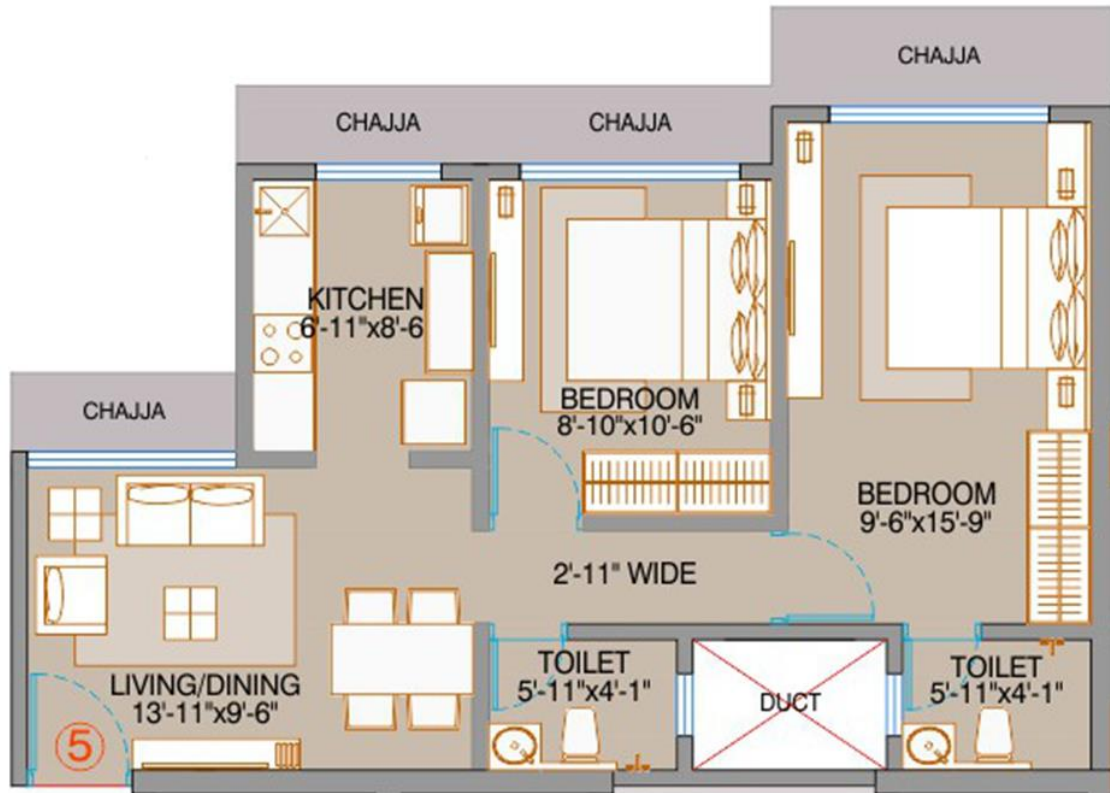

SALE BLDG
(G+9 FLOORS)

1 BHK
426 SQ.FT
(RERA CARPET AREA)

2 BHK
606 SQ.FT
(RERA CARPET AREA)

2 BHK
581 SQ.FT
(RERA CARPET AREA)

2 BHK
557 SQ.FT
(RERA CARPET AREA)