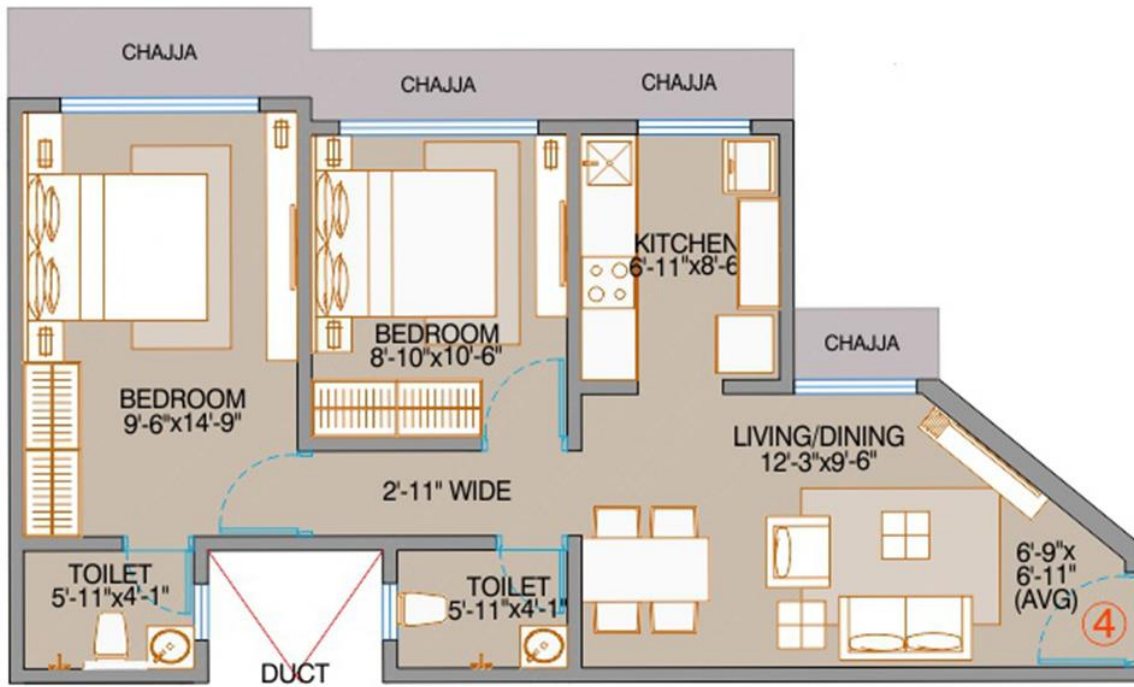

SALE BLDG
(G+9 FLOORS)

1 BHK
426 SQ.FT
(RERA CARPET AREA)

2 BHK
606 SQ.FT
(RERA CARPET AREA)

2 BHK
581 SQ.FT
(RERA CARPET AREA)

2 BHK
557 SQ.FT
(RERA CARPET AREA)