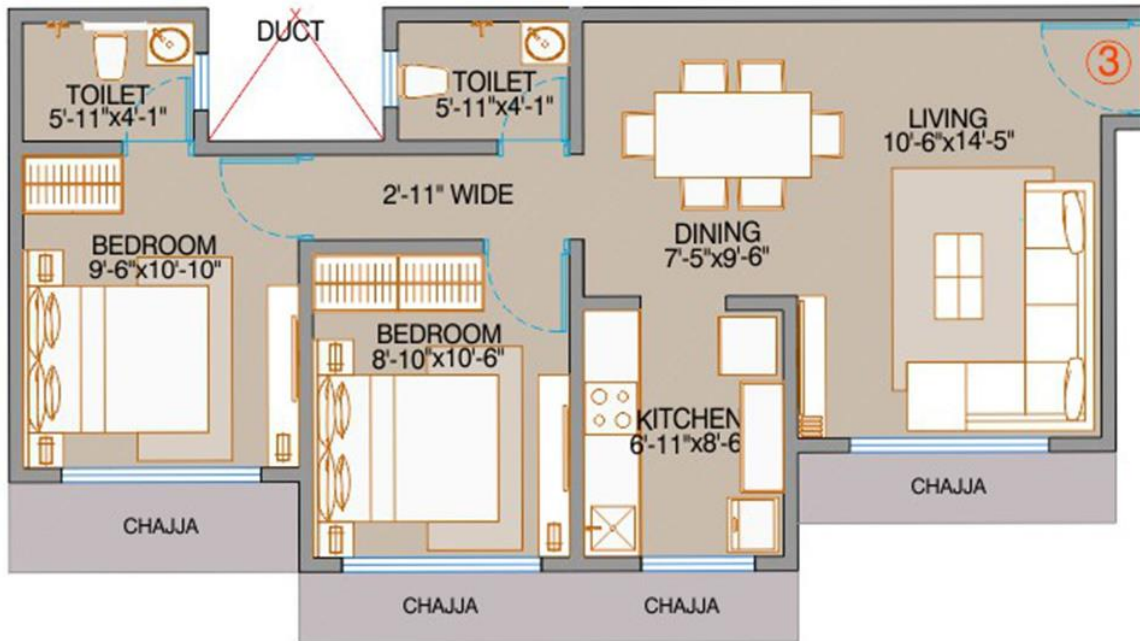

SALE BLDG
(G+9 FLOORS)

1 BHK
426 SQ.FT
(RERA CARPET AREA)

2 BHK
606 SQ.FT
(RERA CARPET AREA)

2 BHK
581 SQ.FT
(RERA CARPET AREA)

2 BHK
557 SQ.FT
(RERA CARPET AREA)