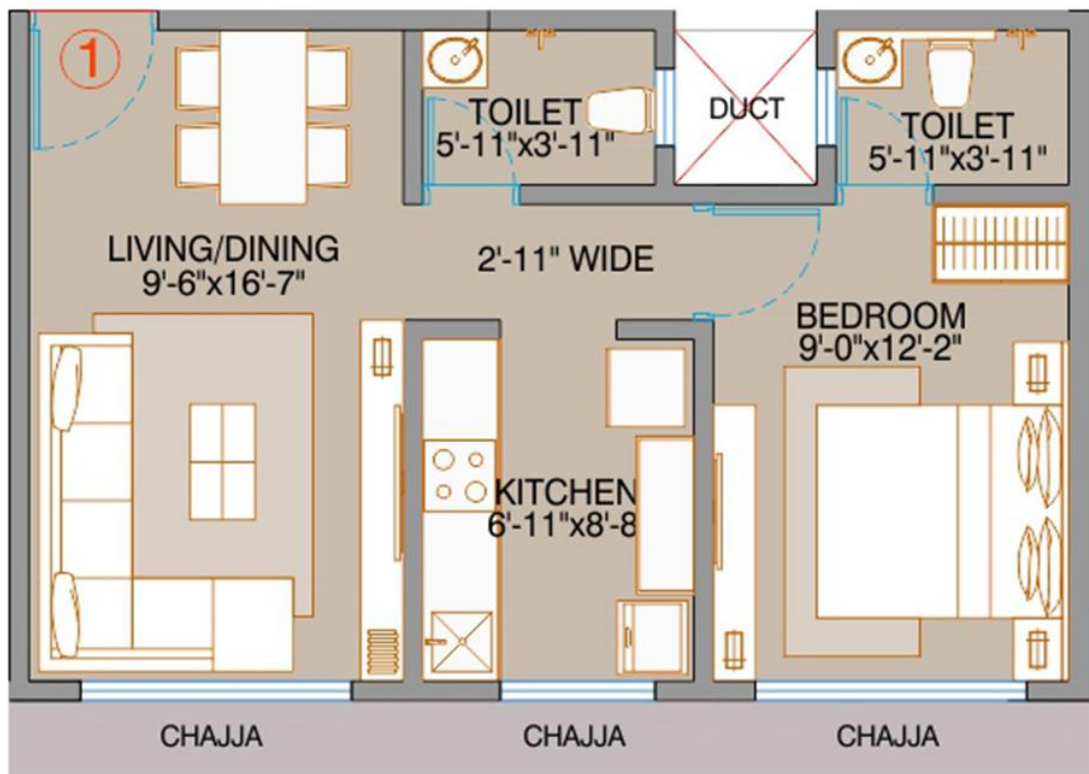

SALE BLDG
(G+9 FLOORS)

1 BHK
426 SQ.FT
(RERA CARPET AREA)

2 BHK
606 SQ.FT
(RERA CARPET AREA)

2 BHK
581 SQ.FT
(RERA CARPET AREA)

2 BHK
557 SQ.FT
(RERA CARPET AREA)